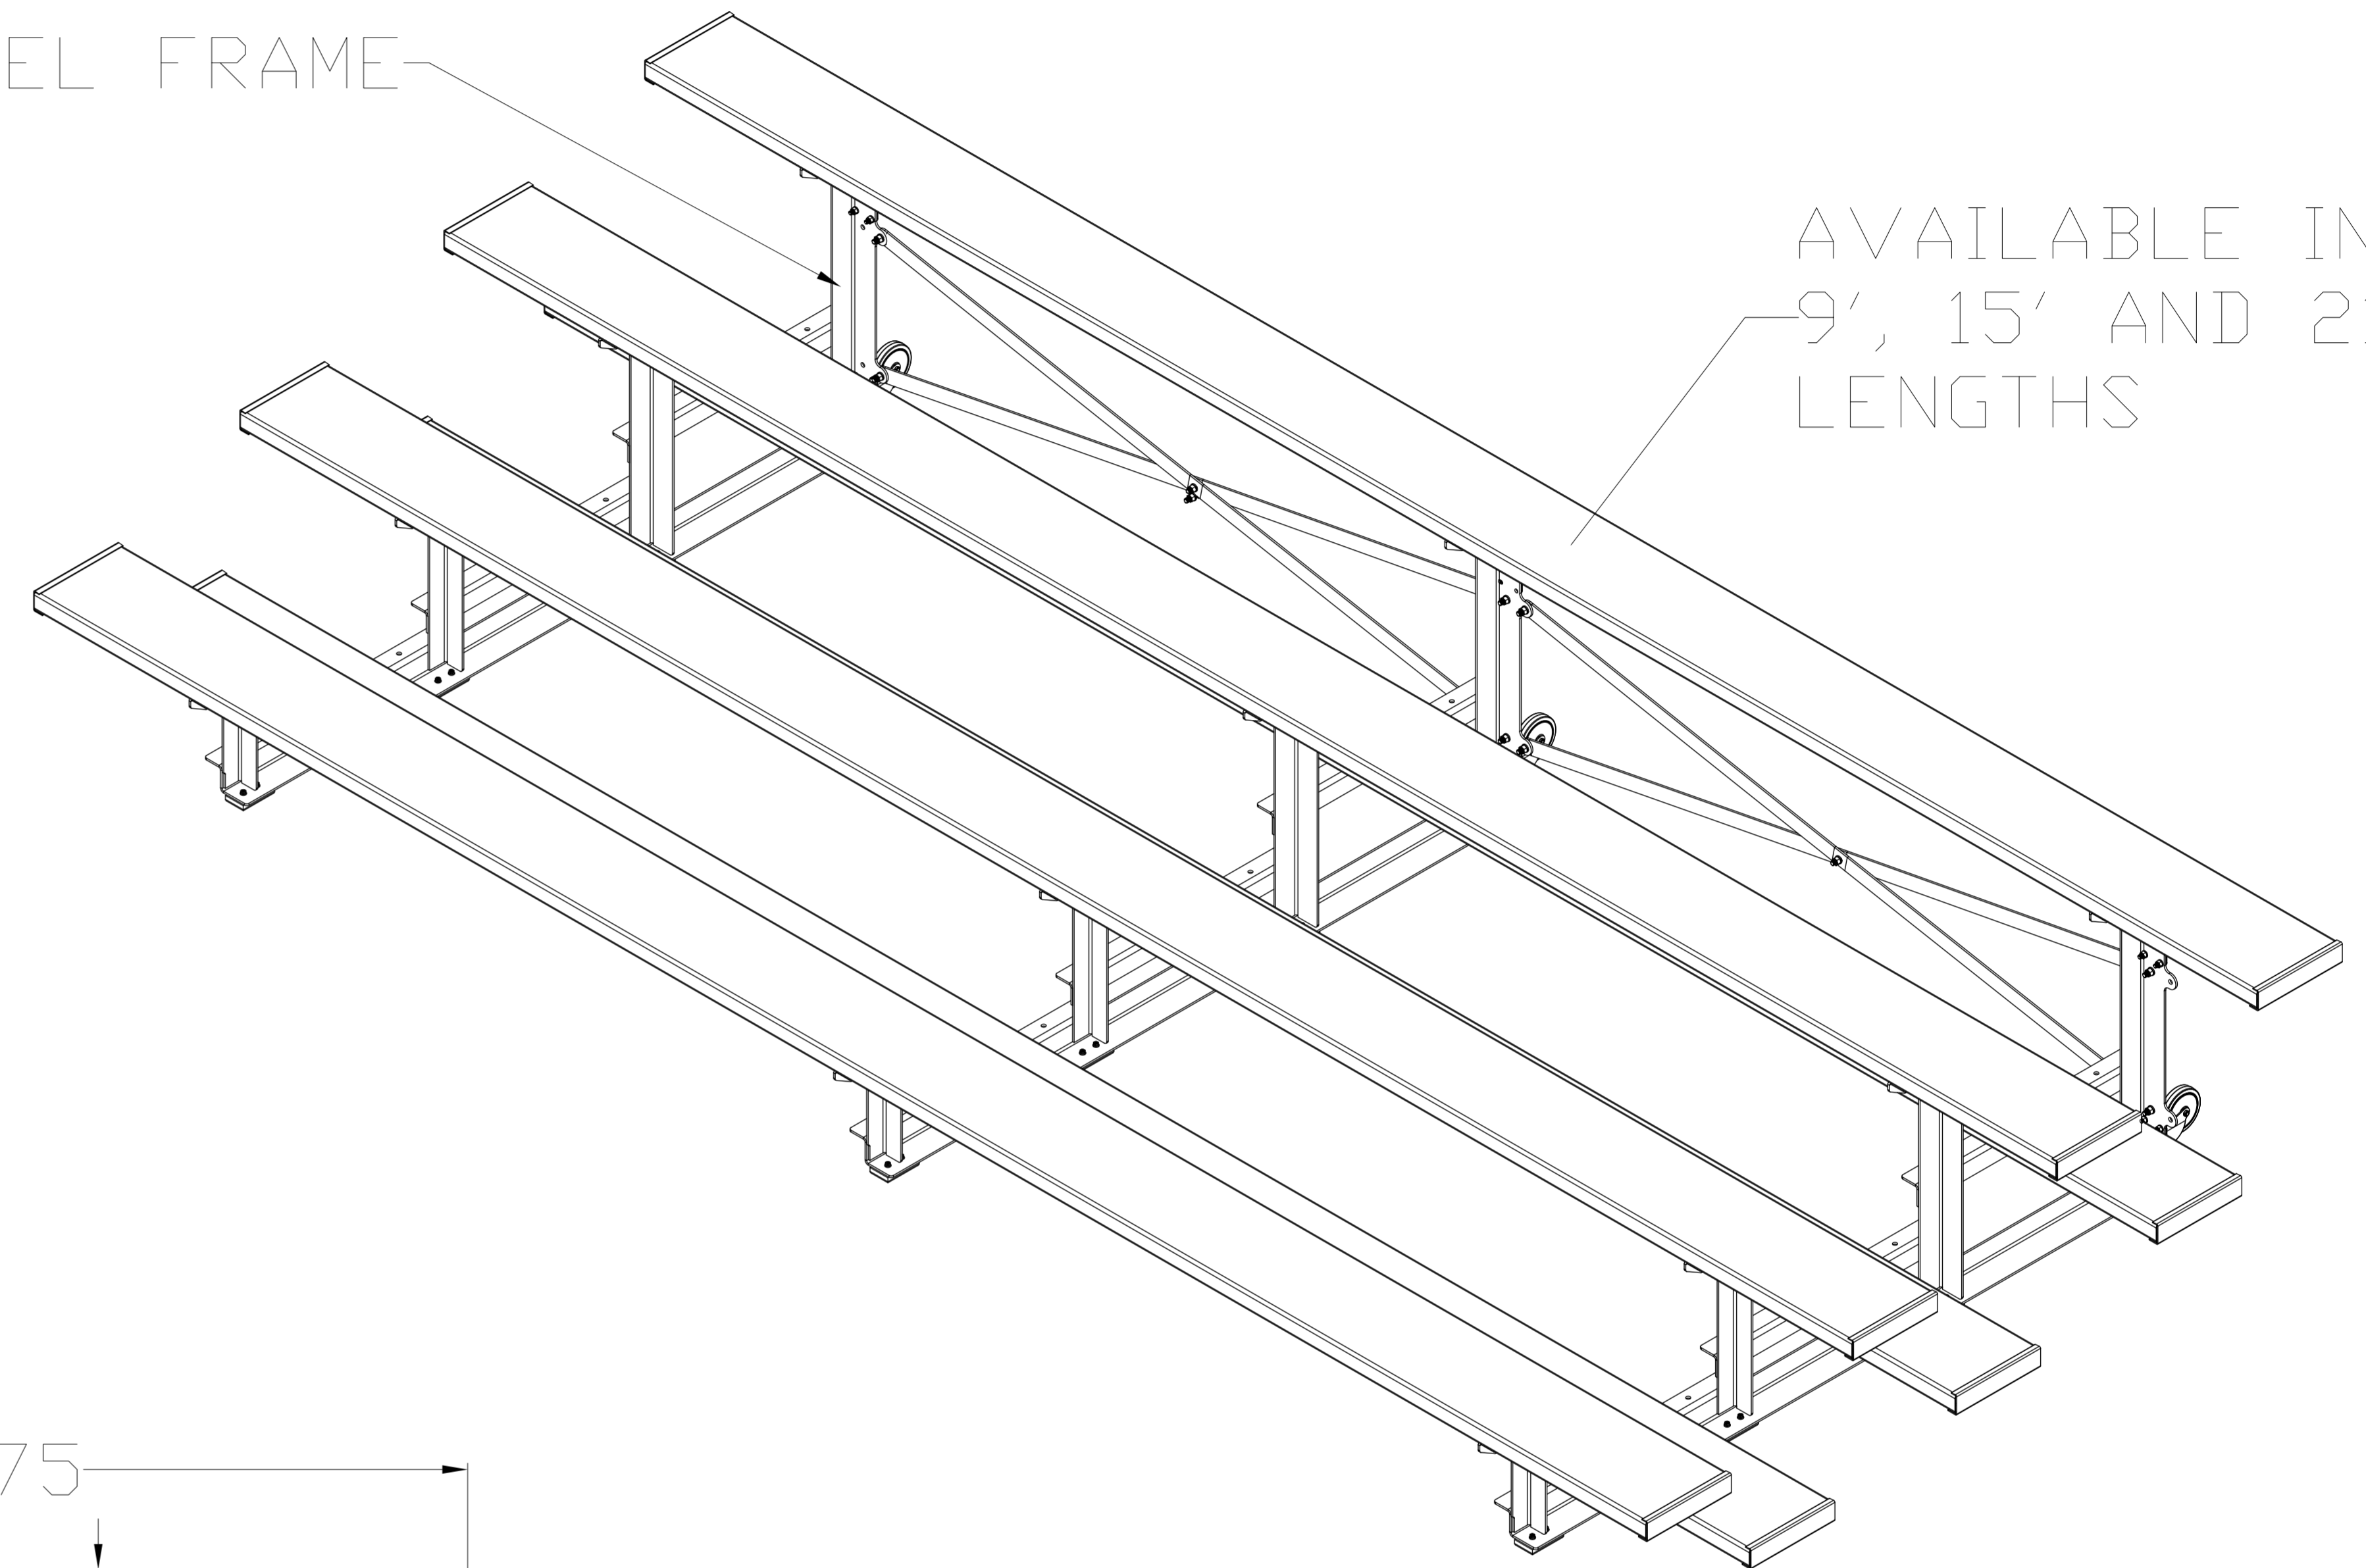

FIRST TEAM SPORTS INC.
HUTCHINSON, KS 67501
1-800-649-3688
www.firstteaminc.com

FT FANSTAND 4 ROW INDOOR
TIP-IN-ROLL BLEACHER
PRODUCT SUBMITTAL

BLACK POWDER COATED STEEL FRAME

AVAILABLE IN
9', 15' AND 21'
LENGTHS

ALUMINUM END CAPS

9.5" WIDE CLEAR ANODIZED ALUMINUM PLANKS

NON MARKING RUBBER FOOTPADS

SINGLE FOOTPLANK OPTION

4" WHEELS

CUSTOM COLORED PLANKS AVAILABLE UPON
REQUEST FOR AN ADDITIONAL CHARGE

DOUBLE FOOTPLANK OPTION