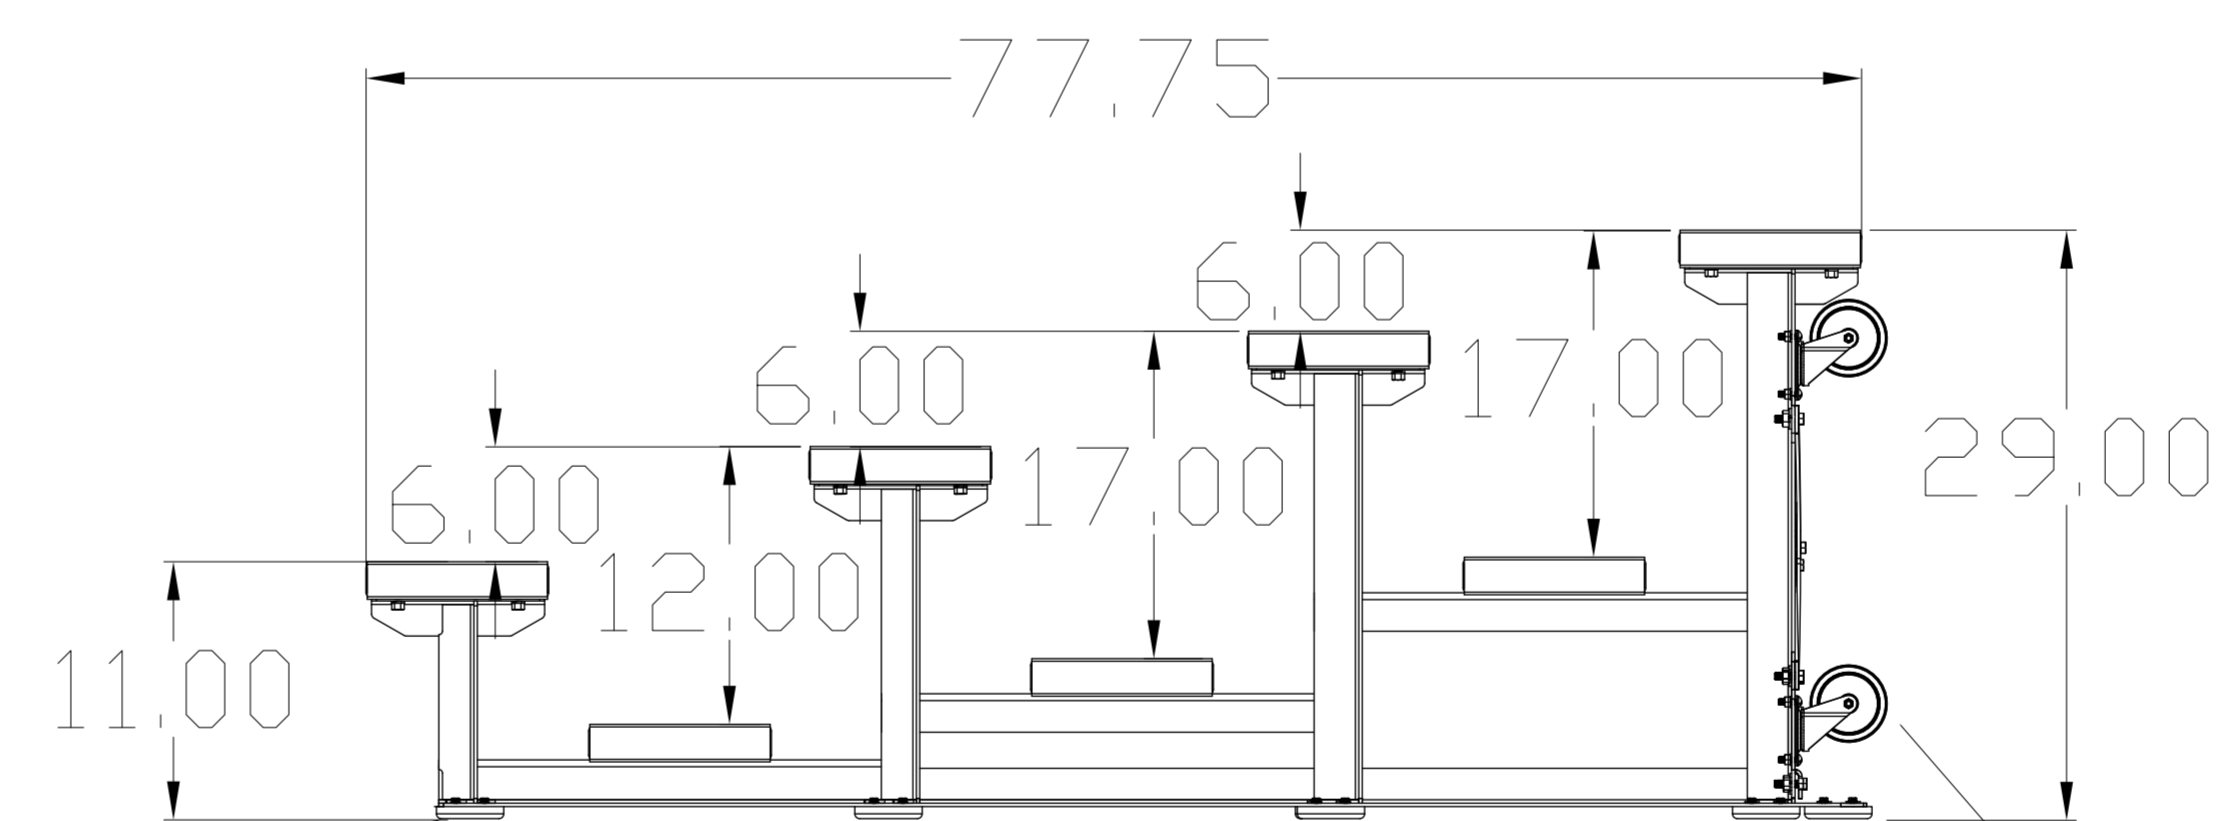

FIRST TEAM SPORTS INC.
HUTCHINSON, KS 67501
1-800-649-3688
www.firstteaminc.com

FT FANSTAND 4 ROW INDOOR
TIP-IN-ROLL BLEACHER
PRODUCT SUBMITTAL

BLACK POWDER COATED STEEL FRAME

AVAILABLE IN
9', 15' AND 21'
LENGTHS

ALUMINUM END CAPS

9.5" WIDE CLEAR ANODIZED ALUMINUM PLANKS

NON MARKING RUBBER FOOTPADS

SINGLE FOOTPLANK OPTION

4" WHEELS

CUSTOM COLORED PLANKS AVAILABLE UPON
REQUEST FOR AN ADDITIONAL CHARGE

DOUBLE FOOTPLANK OPTION