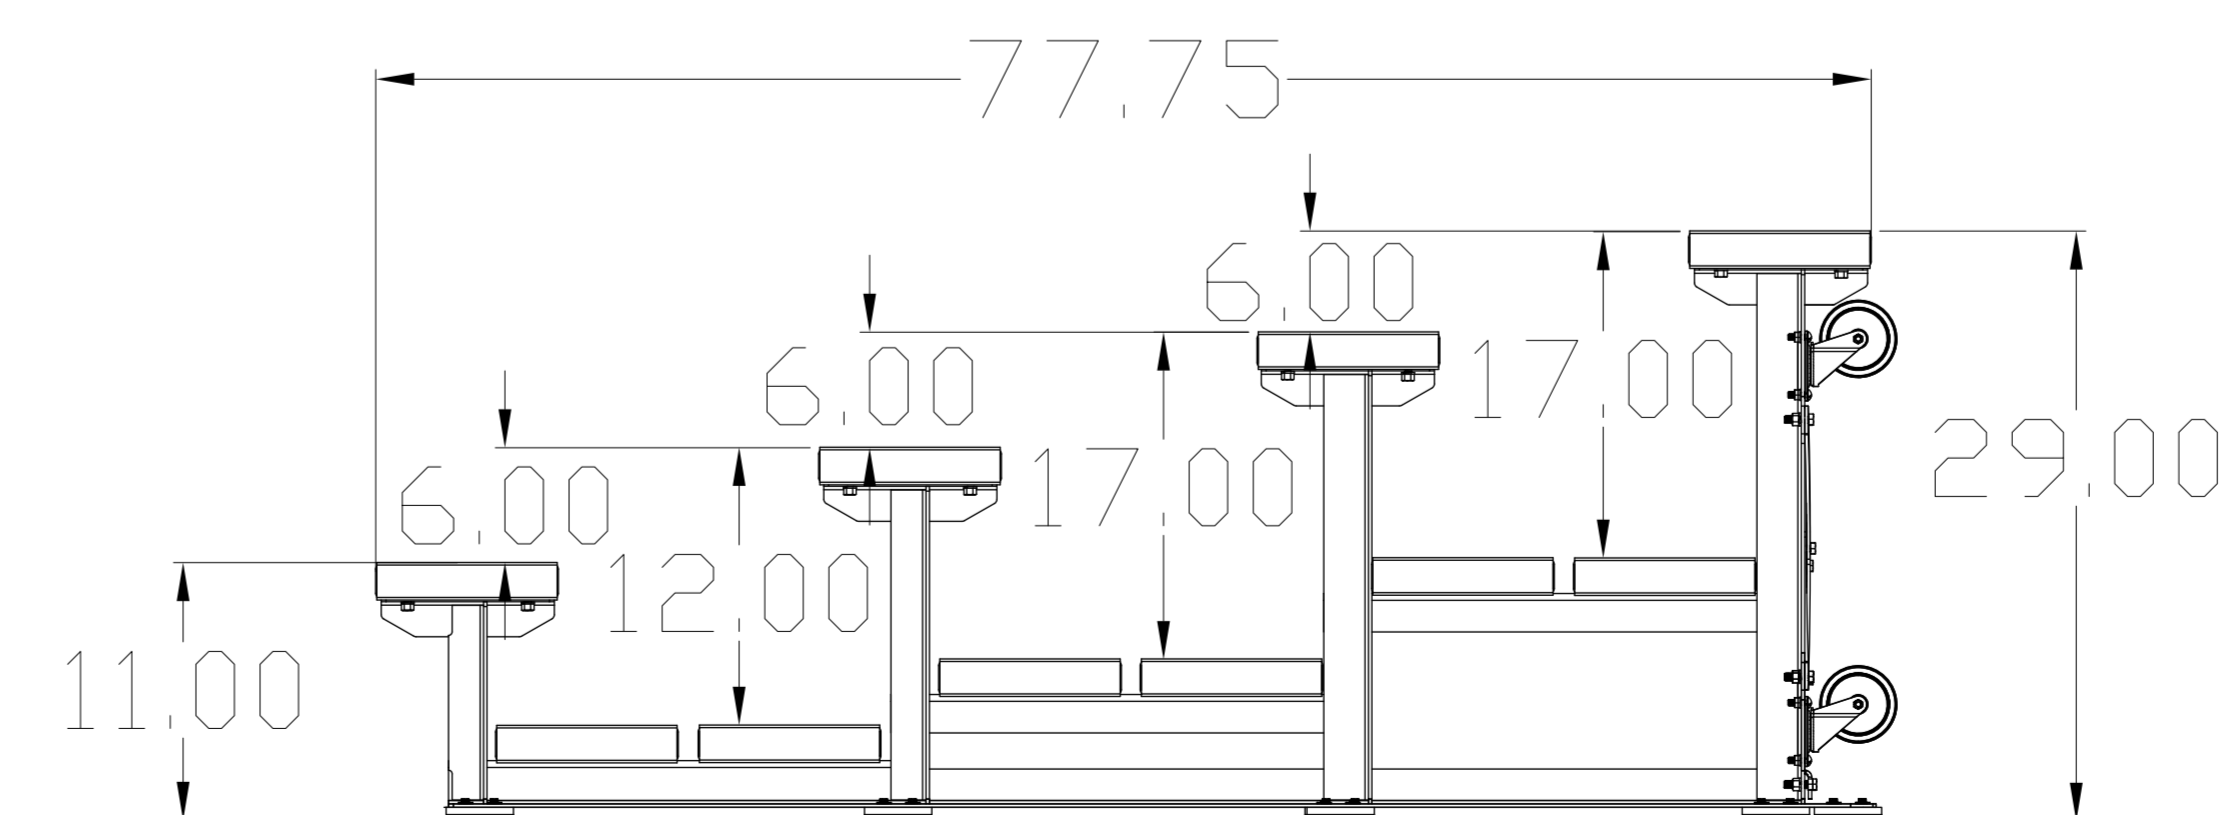

ALUMINUM END CAPS

9.5" WIDE CLEAR ANODIZED ALUMINUM PLANKS

NON MARKING RUBBER FOOTPADS

SINGLE FOOTPLANK OPTION

4" WHEELS

CUSTOM COLORED PLANKS AVAILABLE UPON
REQUEST FOR AN ADDITIONAL CHARGE

DOUBLE FOOTPLANK OPTION