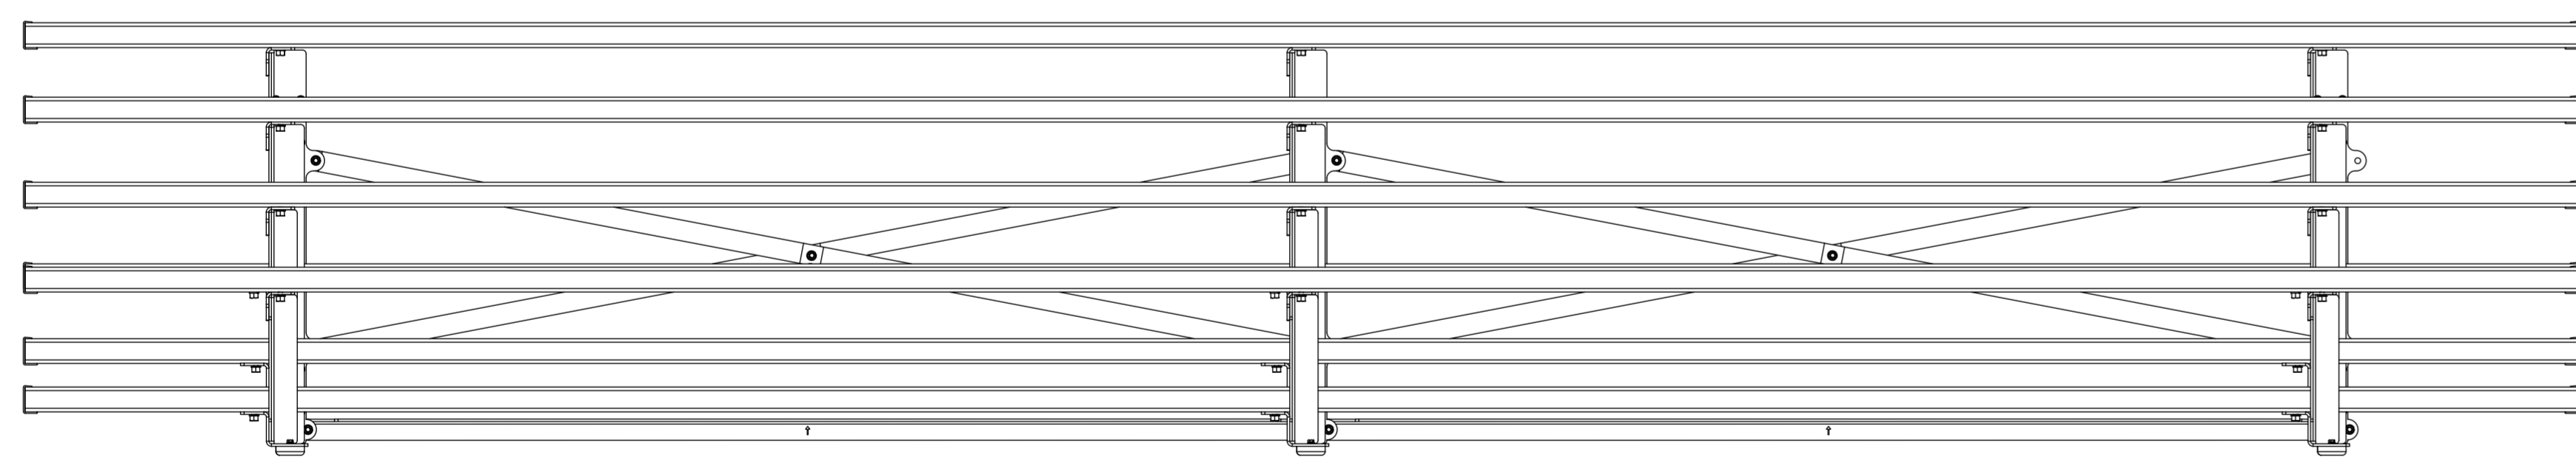

FIRST TEAM SPORTS INC.
HUTCHINSON, KS 67501
1-800-649-3688
www.firstteaminc.com

FT FANSTAND 4 ROW INDOOR
TIP-IN-ROLL BLEACHER
PRODUCT SUBMITTAL

BLACK POWDER COATED STEEL FRAME

AVAILABLE IN
9', 15' AND 21'
LENGTHS

ALUMINUM END CAPS

9.5" WIDE CLEAR ANODIZED ALUMINUM PLANKS

NON MARKING RUBBER FOOTPADS

SINGLE FOOTPLANK OPTION

4" WHEELS

CUSTOM COLORED PLANKS AVAILABLE UPON
REQUEST FOR AN ADDITIONAL CHARGE

DOUBLE FOOTPLANK OPTION